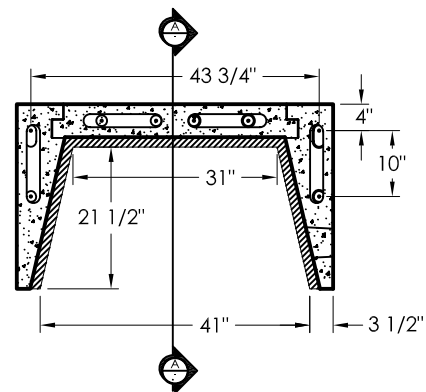

WWW.BURNTech.COM

SECTION A-A

OTHER DIMENSIONS	
Framing Width	52"
Framing Height	65"
Framing Depth	30"
Weight (excludes mortar)	1,518 lbs

ACCESSORIES	
Herringbone Brick Liner	FBK44SHB
Full Running Bond Brick Liner	FBK44FRB
Masonry Arch	BFP-ARC

TITLE:

**Outdoor Fireplace Series
44"x 32" FIREPLACE**

DWG. NUMBER	RELEASE DATE	REV. DATE	APPROVED
OFS44	02-14-2013	-	...