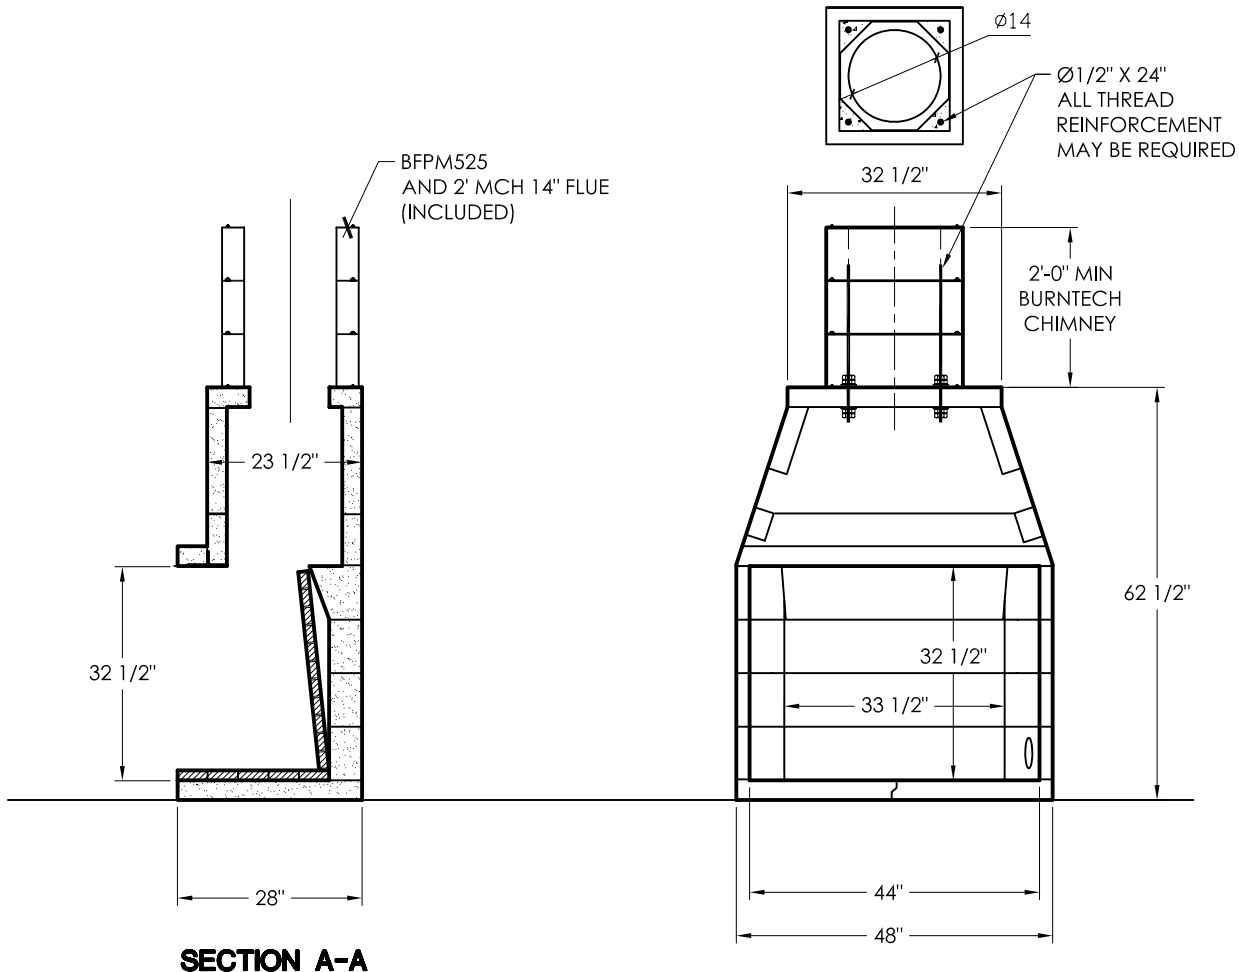

WWW.BURNTech.COM

SECTION A-A

OTHER DIMENSIONS	
Framing Width	52"
Framing Height	65"
Framing Depth	30"
Weight (excludes mortar)	1,518 lbs

ACCESSORIES	
Herringbone Brick Liner	FBK44SHB
Full Running Bond Brick Liner	FBK44FRB
Masonry Arch	BFP-ARC

TITLE:

**Outdoor Fireplace Series
44"x 32" FIREPLACE**

DWG. NUMBER	RELEASE DATE	REV. DATE	APPROVED
OFS44	02-14-2013	-	...