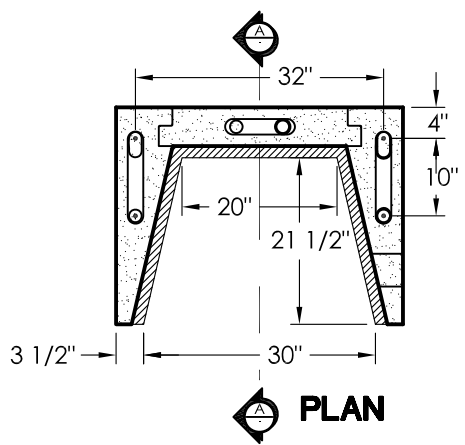

SECTION A-A

OTHER DIMENSIONS	
Framing Width	41"
Framing Height	57"
Framing Depth	30"
Weight	1,150 lbs

ACCESSORIES	
Herringbone Brick Liner	FBK33SHB
Full Running Bond Brick Liner	FBK33FRB
Masonry Arch	BFP-ARC

PLAN

TITLE: Outdoor Fireplace Series 33"x 32" FIREPLACE			
DWG. NUMBER	RELEASE DATE	REV. DATE	APPROVED
OFS33	02-12-2013	-	...