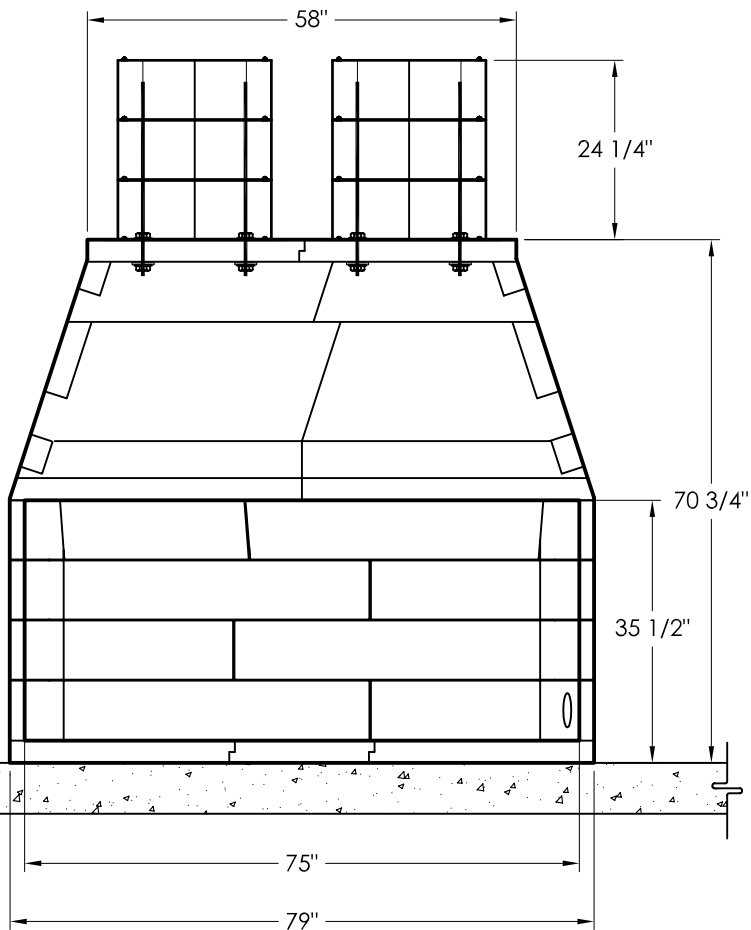

WWW.BURNTECH.COM

**CROSS SECTION  
SIDE VIEW**

**CROSS SECTION  
PLAN VIEW**

**OTHER DIMENSIONS**

Framing Width	83"
Framing Height	74"
Framing Depth	30"
Masonry Chimney	(2) Ø16"
Weight	2564 lbs

**ACCESSORIES**