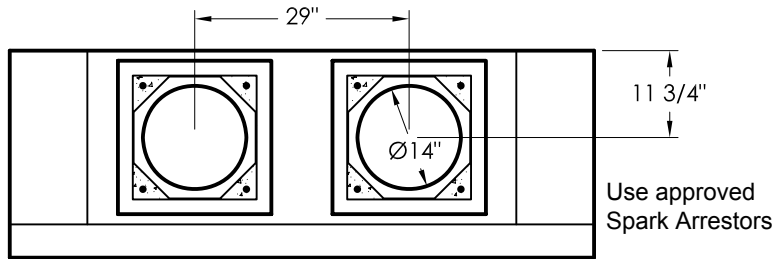

WWW.BURNTECH.COM

**CROSS SECTION  
SIDE VIEW**

**CROSS SECTION  
PLAN VIEW**

**OTHER DIMENSIONS**

Framing Width	83"
Framing Height	74"
Framing Depth	30"
Masonry Chimney	(2) Ø16"
Weight	2564 lbs

**ACCESSORIES**