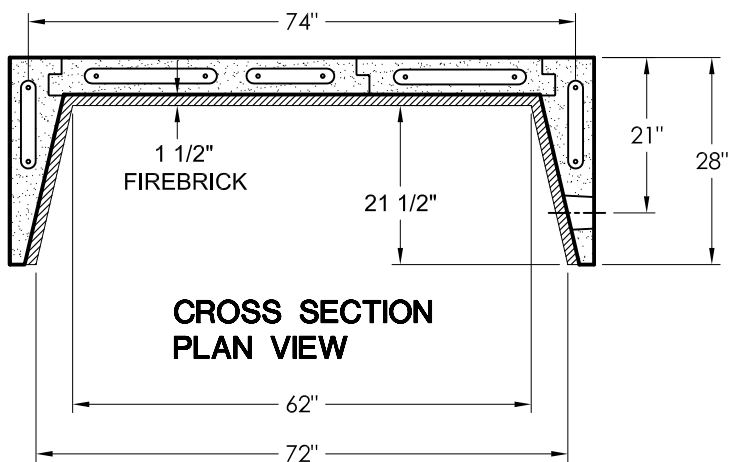

WWW.BURNTECH.COM

**CROSS SECTION  
SIDE VIEW**

**CROSS SECTION  
PLAN VIEW**

**OTHER DIMENSIONS**

Framing Width	83"
Framing Height	74"
Framing Depth	30"
Masonry Chimney	(2) Ø16"
Weight	2564 lbs

**ACCESSORIES**