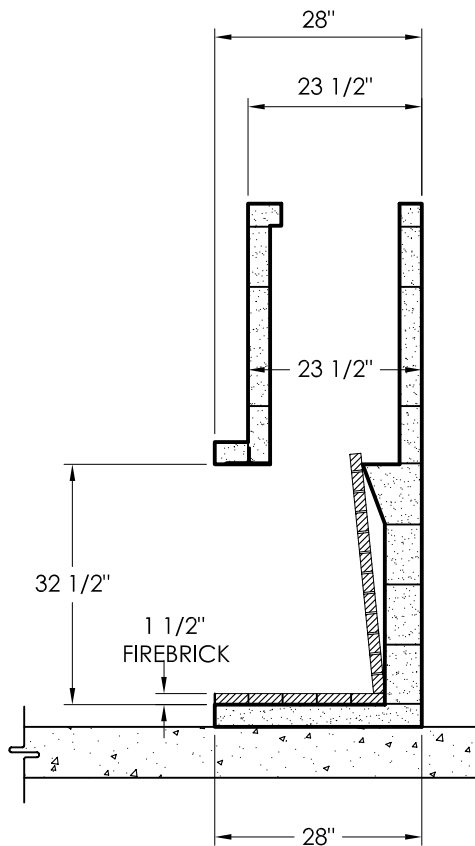

WWW.BURNTECH.COM

**CROSS SECTION  
SIDE VIEW**

**CROSS SECTION  
PLAN VIEW**

**OTHER DIMENSIONS**

Framing Width	83"
Framing Height	74"
Framing Depth	30"
Masonry Chimney	(2) Ø16"
Weight	2564 lbs

**ACCESSORIES**